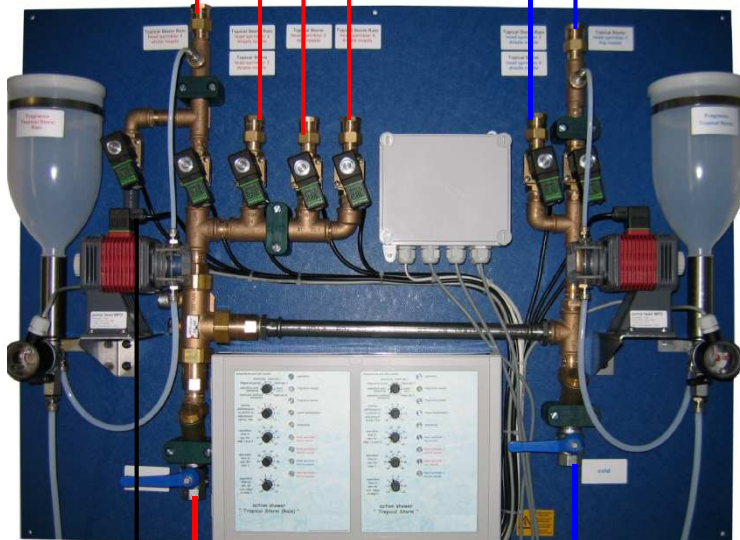

Strain Nozzle warm with aroma 1/2" - 16l/min per nozzle

Drizzle Nozzle(s) warm 1/2" - 6l/min per nozzle

Rain Nozzle warm 1/2" - 40l/min per nozzle

Drizzle Nozzles warm 1/2" - 6l/min per nozzle

Drizzle Nozzle(s) cold 1/2" - 6l/min per nozzle

Fog Nozzles cold with aroma 1/2" - 6l/min per nozzle

**emptying to
the drain -
hose
connection**

**water
(warm) 3/4"**

supply 230V

**water
(cold) 3/4"**

Cable LED RGB - 7m incl. - empty conduit d25

2 x Cable Button - 7m incl. - 2 x empty conduit d25