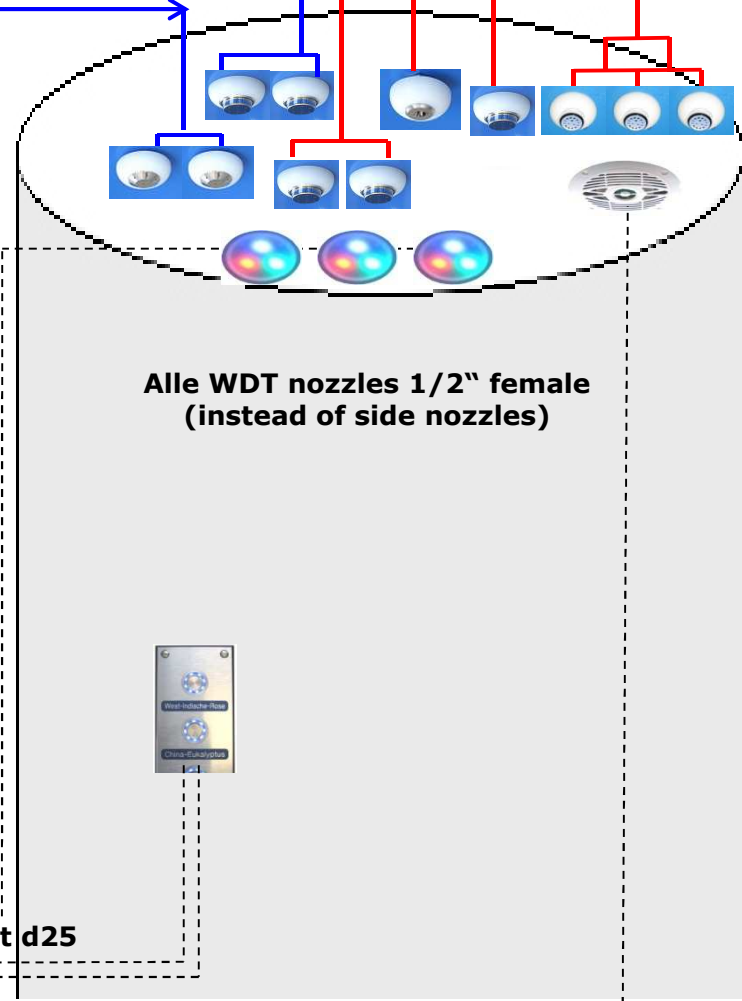

Fog Nozzles cold with aroma 1/2" - 6l/min per nozzle

**emptying to
the drain -
hose
connection**

**water
(warm) 3/4"**

supply 230V

**water
(cold) 3/4"**

Cable LED RGB - 7m incl. - empty conduit d25

2 x Cable Button - 7m incl. - 2 x empty conduit d25

Cable Sound - 7m incl. empty conduit d25

**Alle WDT nozzles 1/2" female
(instead of side nozzles)**